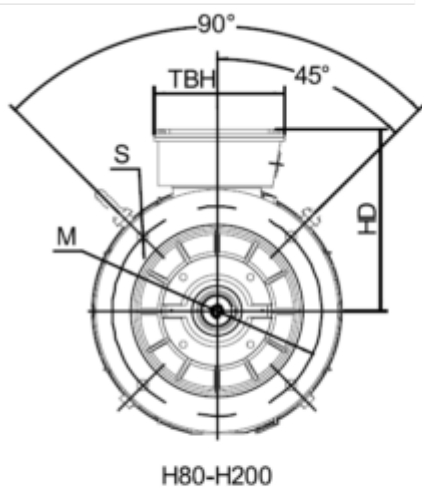

Data Sheet

Article number: 250200150414

Description: Kleedrive T2C 90L-4 1.5kW 1400 rpm
3x230/400V 50HZ IP55 B5 Eff=82.8%

Measures

AA = 178	K = Ø10	TBH = 114
AC = Ø176	L = 345	TBS = 61.5
AD = 231	M = Ø165	TBW = 114
D = Ø24	N = Ø130	
E = 50	P = Ø200	
F = -	R = 0	
G = 20	S = 3.5	
HD = 141	T = 4xØ12	