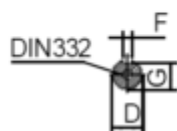

Data Sheet

Article number: 250200150414

Description: Kleedrive T2C 90L-4 1.5kW 1400 rpm
3x230/400V 50HZ IP55 B5 Eff=82.8%

Measures

AA = 178	K = Ø10	TBH = 114
AC = Ø176	L = 345	TBS = 61.5
AD = 231	M = Ø165	TBW = 114
D = Ø24	N = Ø130	
E = 50	P = Ø200	
F = -	R = 0	
G = 20	S = 3.5	
HD = 141	T = 4xØ12	