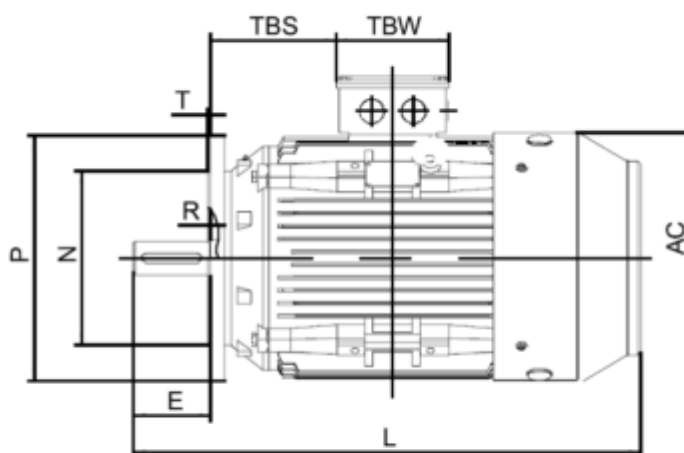

Data Sheet

Article number: 250200150414

Description: Kleedrive T2C 90L-4 1.5kW 1400 rpm
3x230/400V 50HZ IP55 B5 Eff=82.8%

Measures

AA = 178	K = Ø10	TBH = 114
AC = Ø176	L = 345	TBS = 61.5
AD = 231	M = Ø165	TBW = 114
D = Ø24	N = Ø130	
E = 50	P = Ø200	
F = -	R = 0	
G = 20	S = 3.5	
HD = 141	T = 4xØ12	